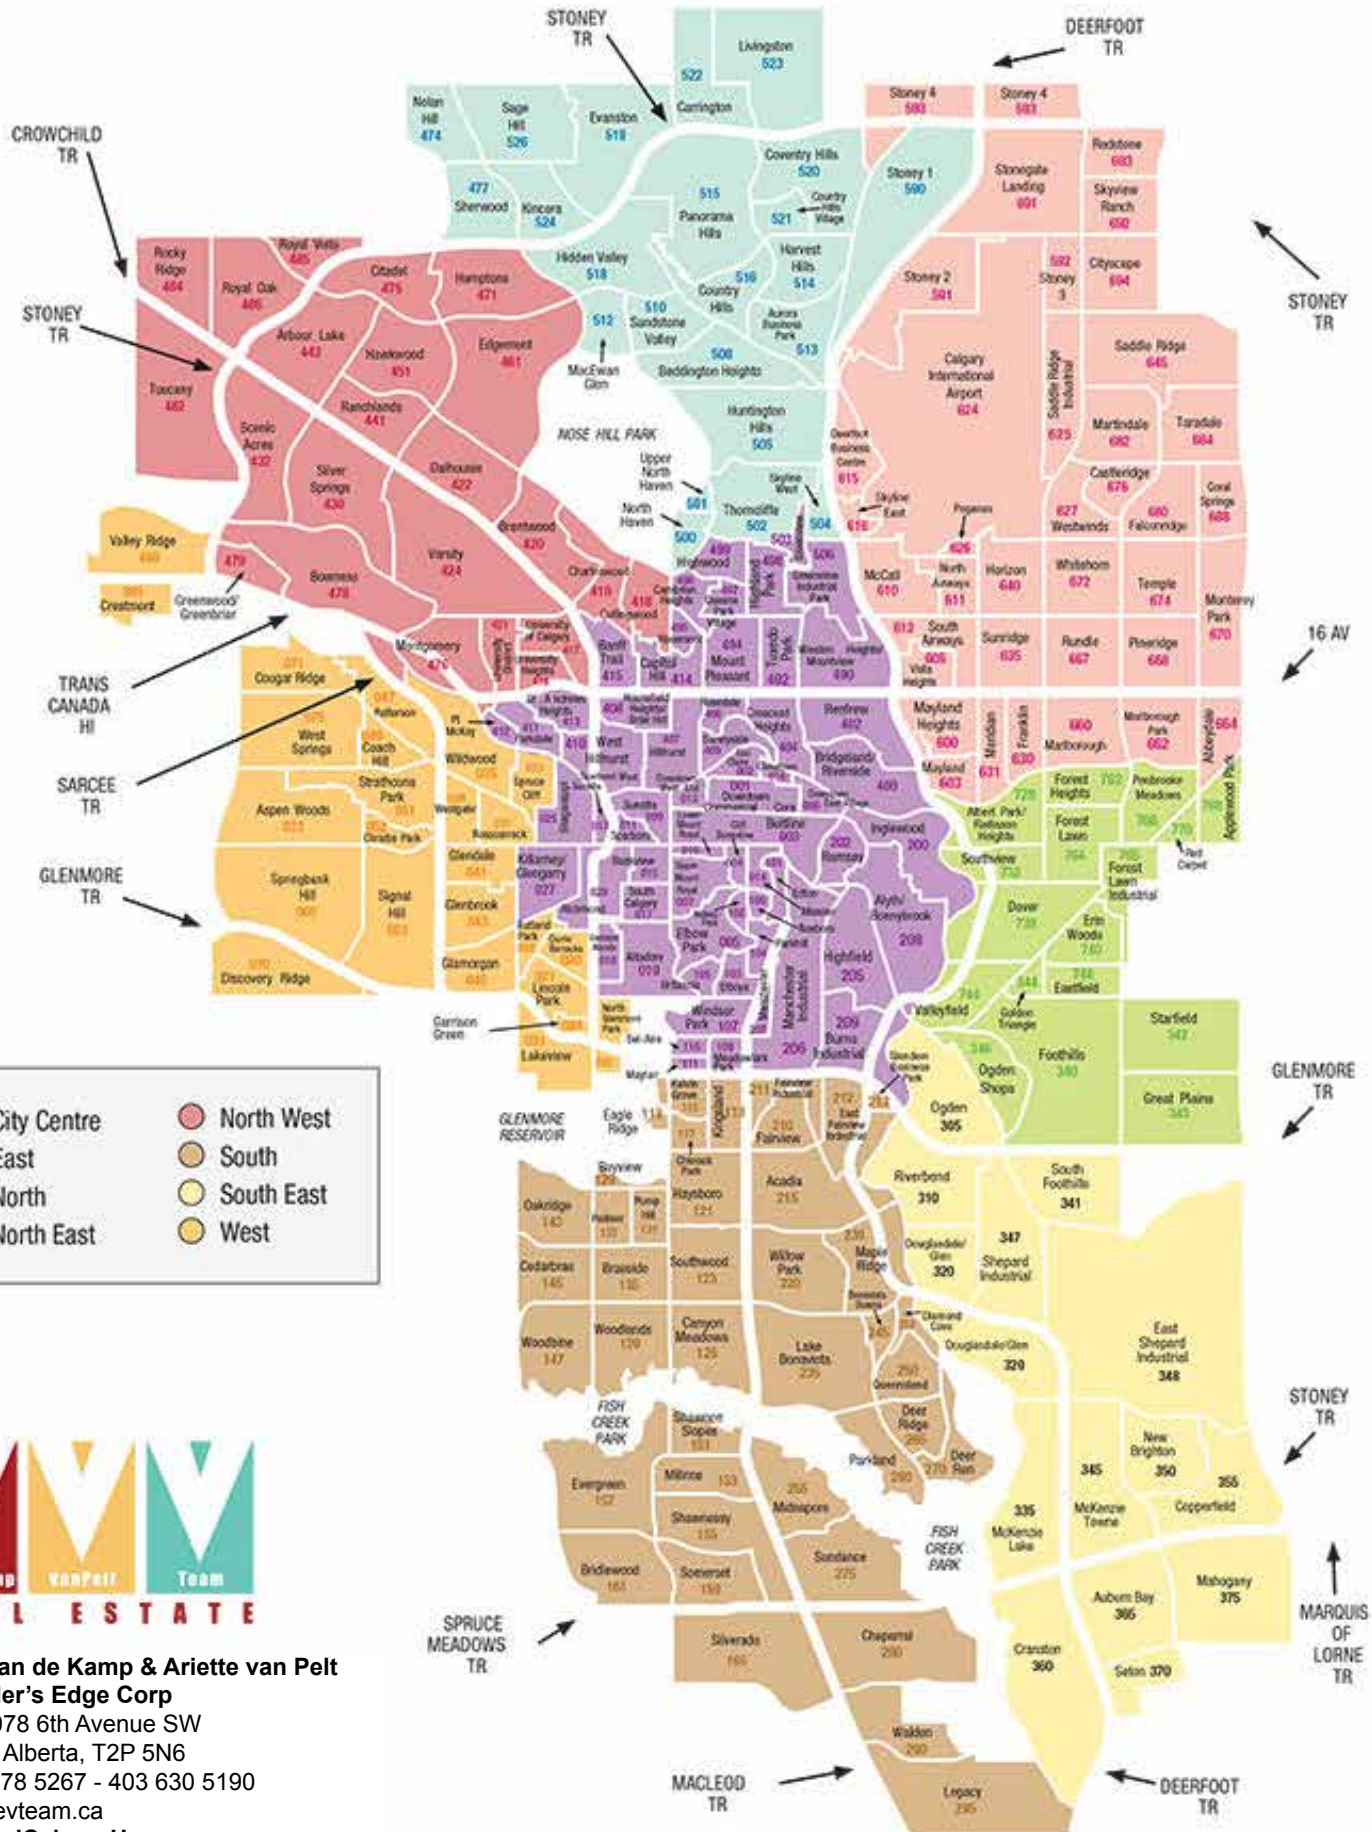

COMMUNITY MAP 2016

- City Centre
- East
- North
- North East
- North West
- South
- South East
- West

Tanya van de Kamp & Ariette van Pelt
The Seller's Edge Corp
 2702, 1078 6th Avenue SW
 Calgary, Alberta, T2P 5N6
 C: 403 978 5267 - 403 630 5190
 info@theteam.ca
www.FindCalgaryHome.ca