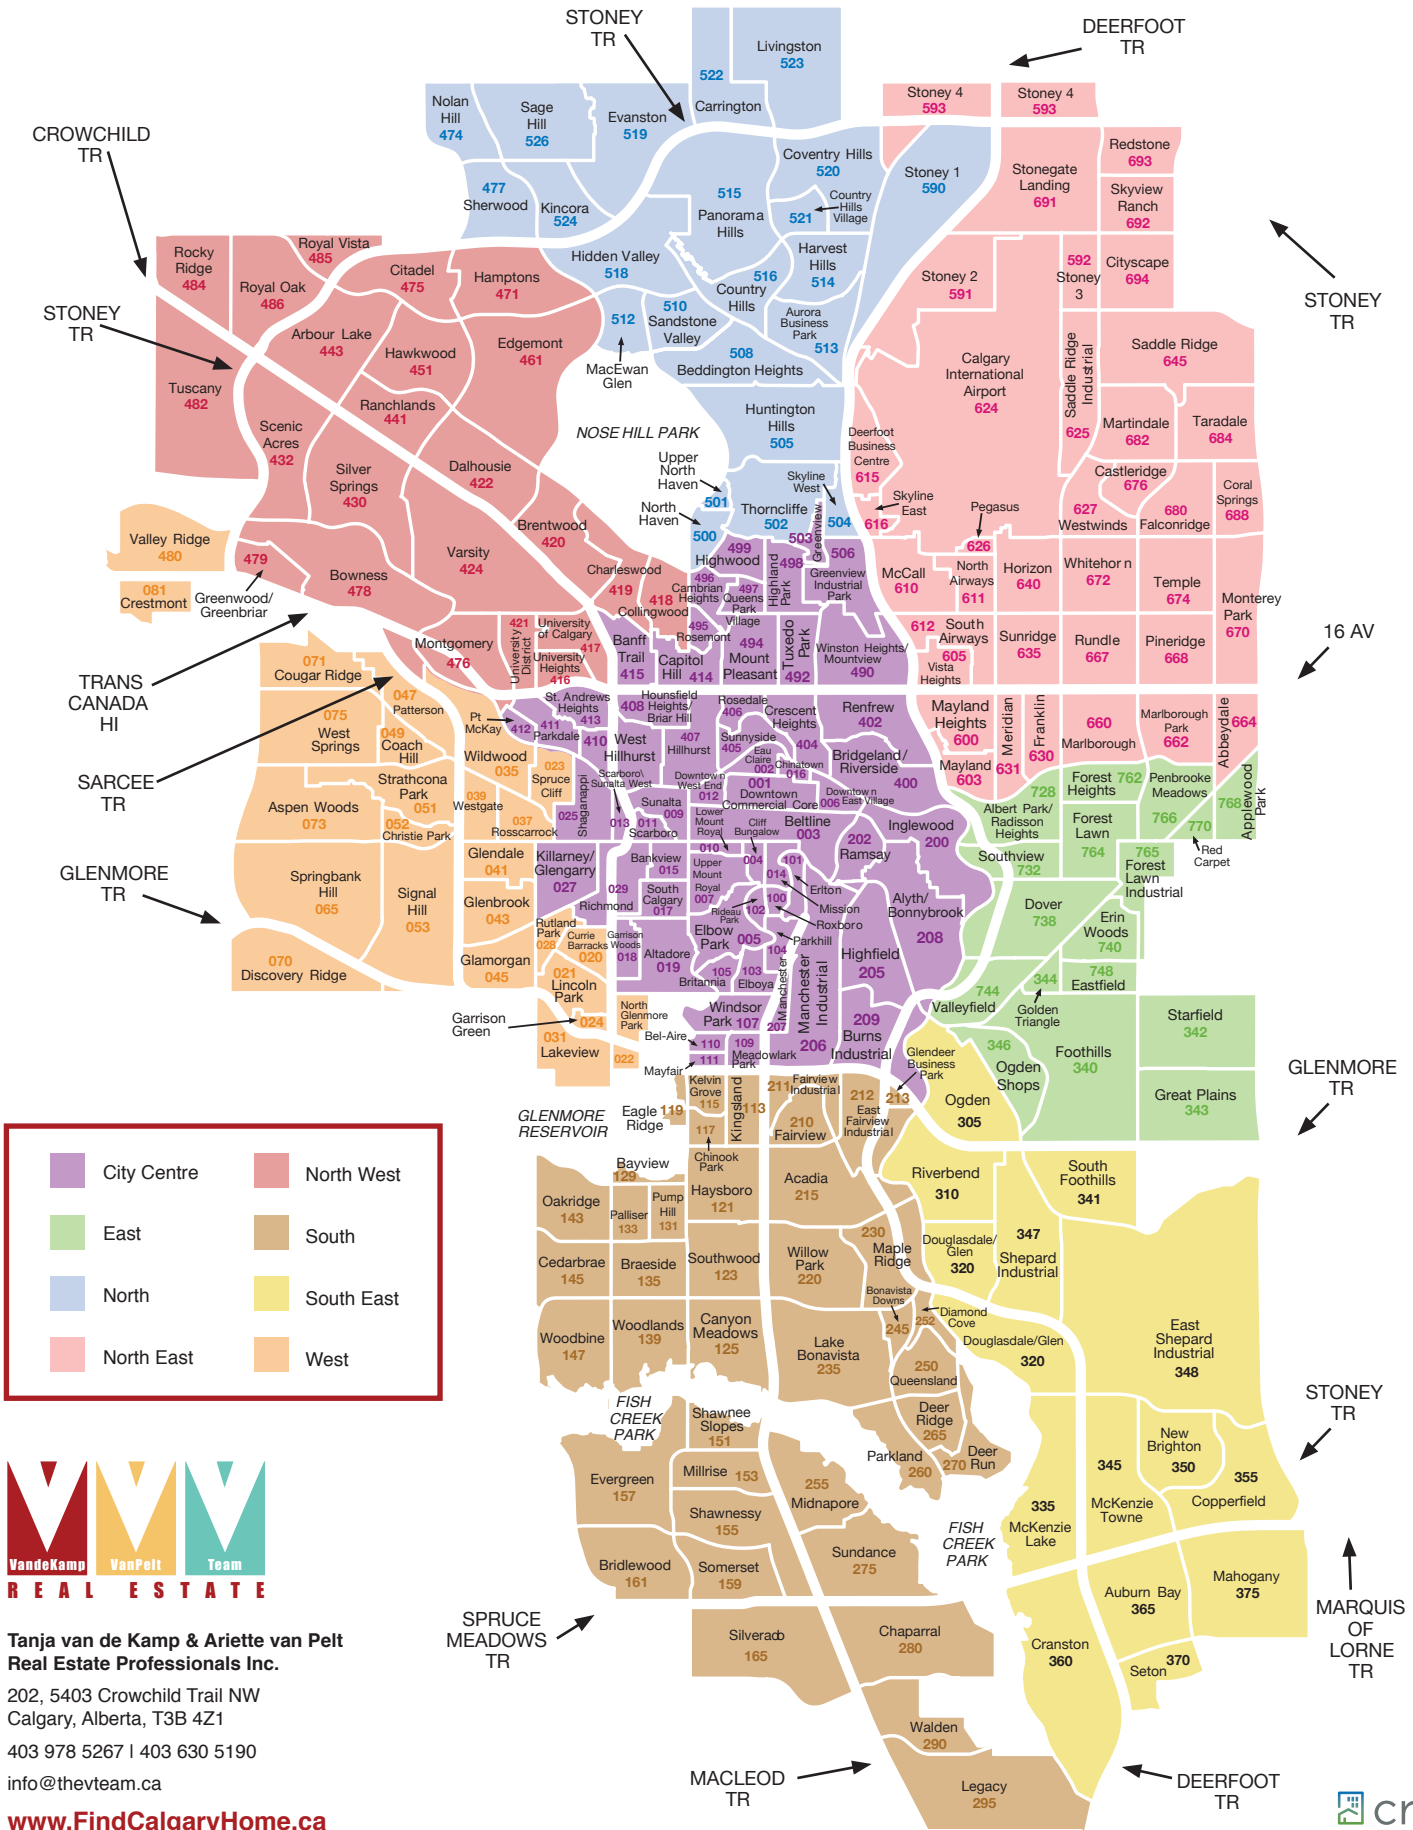

CALGARY COMMUNITY MAP

Tanja van de Kamp & Ariette van Pelt
Real Estate Professionals Inc.
 202, 5403 Crowchild Trail NW
 Calgary, Alberta, T3B 4Z1
 403 978 5267 | 403 630 5190
 info@theteam.ca
www.FindCalgaryHome.ca